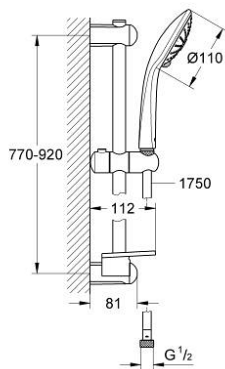

27 226 001 EUPHORIA 110 MASSAGE SHOWER RAIL SET 3 SPRAYS

PRODUCT DESCRIPTION

- Colour: chrome
- consists of:
 - handshower Massage 27 221 000
 - maximum flow rate (at 3 bar): 16.6 l/min
 - shower rail 900 mm (27 500)
 - shower hose Silverflex 1750 mm 1/2" x 1/2" (28 388)
 - GROHE EasyReach tray (27 596)
 - GROHE DreamSpray - perfect spray pattern
 - GROHE LongLife finish
 - GROHE SprayDimmer - stepless flow rate adjustment
 - Flexible Installation - 1 adjustable bracket for existing drill holes
 - GROHE SpeedClean - effortless limescale removal
 - Inner WaterGuide - inner insulation for surface protection
 - TwistStop - to prevent hose from twisting
 - suitable for instantaneous heater

27 226 001 EUPHORIA 110 MASSAGE SHOWER RAIL SET 3 SPRAYS

SPARE PARTS, September 2010 – now

- 1: Outlet shower holder (Spare part-nr. 48098000)
- 2: Sliding piece (Spare part-nr. 48099000)
- 3: Outlet shower holder (Spare part-nr. 48100000)
- 4: Dirt strainer (Spare part-nr. 0700200M)