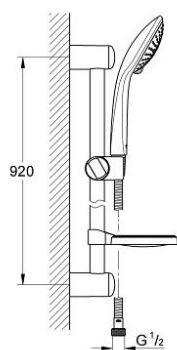

27 227 000 EUPHORIA 110 CHAMPAGNE SHOWER RAIL SET 3 SPRAYS

PRODUCT DESCRIPTION

- Colour: chrome
- consists of:
 - handshower Champagne 27 222 000
 - shower rail, 900 mm
 - Relaxaflex-hose 1750 mm 28 154
 - soap dish
- GROHE DreamSpray - perfect spray pattern
- GROHE SprayDimmer - stepless flow rate adjustment
- GROHE CoolTouch
- GROHE LongLife finish
- GROHE SpeedClean - effortless limescale removal

27 227 000 EUPHORIA 110 CHAMPAGNE SHOWER RAIL SET 3 SPRAYS

SPARE PARTS, February 2008 – now

- 1: Dirt strainer (Spare part-nr. 0700200M)
- 2: Sliding piece (Spare part-nr. 65380000)
- 3: Outlet shower holder (Spare part-nr. 45362000)
- 3.1: Cap (Spare part-nr. 45363000)
- 4: Compensation disc (Spare part-nr. 45406000)*
- * Optional accessories