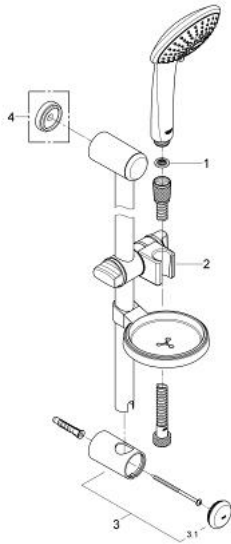

27 227 000 EUPHORIA 110 CHAMPAGNE SHOWER RAIL SET 3 SPRAYS

PRODUCT DESCRIPTION

- Colour: chrome
- consists of:
 - handshower Champagne 27 222 000
 - shower rail, 900 mm
 - Relaxaflex-hose 1750 mm 28 154
 - soap dish
- GROHE DreamSpray - perfect spray pattern
- GROHE SprayDimmer - stepless flow rate adjustment
- GROHE CoolTouch
- GROHE LongLife finish
- GROHE SpeedClean - effortless limescale removal

27 227 000 EUPHORIA 110 CHAMPAGNE SHOWER RAIL SET 3 SPRAYS

SPARE PARTS, February 2008 – now

- 1: Dirt strainer (Spare part-nr. 0700200M)
- 2: Sliding piece (Spare part-nr. 65380000)
- 3: Outlet shower holder (Spare part-nr. 45362000)
- 3.1: Cap (Spare part-nr. 45363000)
- 4: Compensation disc (Spare part-nr. 45406000)*
- * Optional accessories