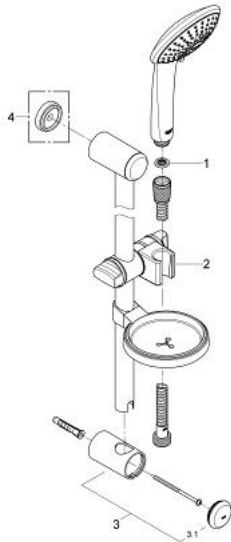

## 27 227 000 EUPHORIA 110 CHAMPAGNE SHOWER RAIL SET 3 SPRAYS

### PRODUCT DESCRIPTION

- Colour: chrome
- consisting of:
  - hand shower Champagne (27 222)
  - shower rail, 900 mm
  - shower hose Relexaflex 1750 mm 1/2" x 1/2" (28 154)
  - soap dish
  - GROHE DreamSpray - perfect spray pattern
  - GROHE SprayDimmer - stepless flow rate adjustment
  - GROHE CoolTouch
  - GROHE LongLife finish
  - GROHE SpeedClean - effortless limescale removal

### SPARE PARTS, 2月 2008 – now

- 1: Dirt strainer (Spare part-nr. 0700200M)
- 2: Glide element (Spare part-nr. 65380000)
- 3: Shower rail holder (Spare part-nr. 45362000)
- 3.1: Cover cap (Spare part-nr. 45363000)
- 4: Compensation disc (Spare part-nr. 45406000)\*