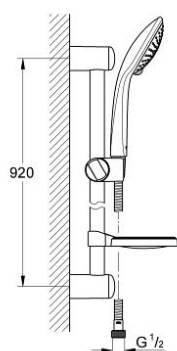

## 27 227 000 EUPHORIA 110 CHAMPAGNE SHOWER RAIL SET 3 SPRAYS

### PRODUCT DESCRIPTION

- Colour: chrome
- consisting of:
  - hand shower Champagne (27 222)
  - shower rail, 900 mm
  - shower hose Relexaflex 1750 mm 1/2" x 1/2" (28 154)
  - soap dish
  - GROHE DreamSpray - perfect spray pattern
  - GROHE SprayDimmer - stepless flow rate adjustment
  - GROHE CoolTouch
  - GROHE LongLife finish
  - GROHE SpeedClean - effortless limescale removal

### SPARE PARTS, 2月 2008 – now

- 1: Dirt strainer (Spare part-nr. 0700200M)
- 2: Glide element (Spare part-nr. 65380000)
- 3: Shower rail holder (Spare part-nr. 45362000)
- 3.1: Cover cap (Spare part-nr. 45363000)
- 4: Compensation disc (Spare part-nr. 45406000)\*