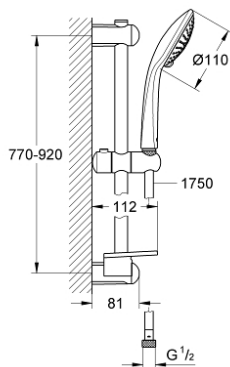

## 27 227 001 EUPHORIA 110 CHAMPAGNE SHOWER RAIL SET 3 SPRAYS

### PRODUCT DESCRIPTION

- Colour: chrome
- consists of:
  - handshower Champagne 27 222 000
  - maximum flow rate (at 3 bar): 17 l/min
  - shower rail 900 mm (27 500)
  - shower hose Silverflex 1750 mm 1/2" x 1/2" (28 388)
  - GROHE EasyReach tray (27 596)
  - GROHE DreamSpray - perfect spray pattern
  - GROHE SprayDimmer - stepless flow rate adjustment
  - GROHE LongLife finish
- Flexible Installation - 1 adjustable bracket for existing drill holes
- GROHE SpeedClean - effortless limescale removal
- Inner WaterGuide - inner insulation for surface protection
- TwistStop - to prevent hose from twisting
- suitable for instantaneous heater
- minimum pressure 1,0 bar

### SPARE PARTS, July 2020 – now

- 1: Outlet shower holder (Spare part-nr. 48098000)
- 2: Sliding piece (Spare part-nr. 48099000)
- 3: Outlet shower holder (Spare part-nr. 48100000)
- 4: Dirt strainer (Spare part-nr. 0700200M)
- 5: GROHE EasyReach tray (Spare part-nr. 27596000)
- 6: Compensation disc (Spare part-nr. 48051000)\*