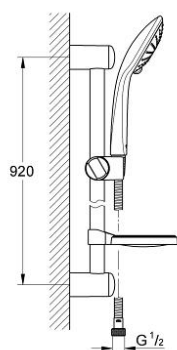

## 27 228 000 EUPHORIA 110 PURE SHOWER RAIL SET 3 SPRAYS

### PRODUCT DESCRIPTION

- Colour: chrome
- consists of:
  - handshower Pure 27 223 000
  - shower rail, 900 mm
  - Relaxaflex-hose 1750 mm 28 154
  - soap dish
- GROHE DreamSpray - perfect spray pattern
- GROHE SprayDimmer - stepless flow rate adjustment
- GROHE CoolTouch
- GROHE LongLife finish
- GROHE SpeedClean - effortless limescale removal