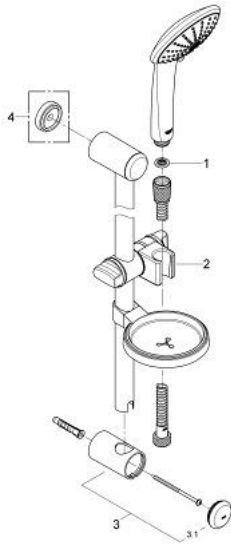

## 27 228 000 EUPHORIA 110 PURE SHOWER RAIL SET 3 SPRAYS

### PRODUCT DESCRIPTION

- Colour: chrome
- consists of:
  - handshower Pure 27 223 000
  - shower rail, 900 mm
  - Relaxaflex-hose 1750 mm 28 154
  - soap dish
- GROHE DreamSpray - perfect spray pattern
- GROHE SprayDimmer - stepless flow rate adjustment
- GROHE CoolTouch
- GROHE LongLife finish
- GROHE SpeedClean - effortless limescale removal

### SPARE PARTS, February 2008 – now

- 1: Dirt strainer (Spare part-nr. 0700200M)
- 2: Sliding piece (Spare part-nr. 65380000)
- 3: Outlet shower holder (Spare part-nr. 45362000)
- 3.1: Cap (Spare part-nr. 45363000)
- 4: Compensation disc (Spare part-nr. 45406000)\*
- \* Optional accessories