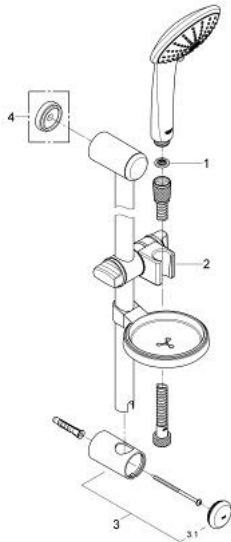

27 228 000 EUPHORIA 110 PURE SHOWER RAIL SET 3 SPRAYS

PRODUCT DESCRIPTION

- Colour: chrome
- consisting of:
 - hand shower Pure (27 223 000)
 - shower rail, 900 mm
 - shower hose Relexaflex 1750 mm 1/2" x 1/2" (28 154)
 - soap dish
 - GROHE DreamSpray - perfect spray pattern
 - GROHE SprayDimmer - stepless flow rate adjustment
 - GROHE CoolTouch
 - GROHE LongLife finish
 - GROHE SpeedClean - effortless limescale removal

27 228 000 EUPHORIA 110 PURE SHOWER RAIL SET 3 SPRAYS

SPARE PARTS, 2月 2008 – now

1: Dirt strainer (Spare part-nr. 0700200M)

2: Glide element (Spare part-nr. 65380000)

3: Shower rail holder (Spare part-nr. 45362000)

3.1: Cover cap (Spare part-nr. 45363000)

4: Compensation disc (Spare part-nr. 45406000)*

* Optional accessories