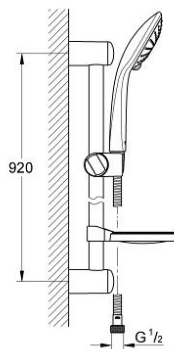

27 228 000 EUPHORIA 110 PURE SHOWER RAIL SET 3 SPRAYS

PRODUCT DESCRIPTION

- Colour: chrome
- consisting of:
 - hand shower Pure (27 223 000)
 - shower rail, 900 mm
 - shower hose Relexaflex 1750 mm 1/2" x 1/2" (28 154)
 - soap dish
 - GROHE DreamSpray - perfect spray pattern
 - GROHE SprayDimmer - stepless flow rate adjustment
 - GROHE CoolTouch
 - GROHE LongLife finish
 - GROHE SpeedClean - effortless limescale removal

27 228 000 EUPHORIA 110 PURE SHOWER RAIL SET 3 SPRAYS

SPARE PARTS, 2月 2008 – now

1: Dirt strainer (Spare part-nr. 0700200M)

2: Glide element (Spare part-nr. 65380000)

3: Shower rail holder (Spare part-nr. 45362000)

3.1: Cover cap (Spare part-nr. 45363000)

4: Compensation disc (Spare part-nr. 45406000)*

* Optional accessories