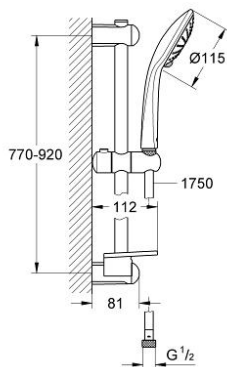

27 228 001 EUPHORIA 110 PURE SHOWER RAIL SET 3 SPRAYS

PRODUCT DESCRIPTION

- Colour: chrome
- consists of:
 - handshower Pure 27 223 000
 - shower rail 900 mm (27 500)
- Flexible Installation - 1 adjustable bracket for existing drill holes
- shower hose Silverflex 1750 mm 1/2" x 1/2" (28 388)
- GROHE EasyReach tray (27 596)
- GROHE DreamSpray - perfect spray pattern
- GROHE SprayDimmer - stepless flow rate adjustment
- GROHE CoolTouch
- GROHE LongLife finish
- GROHE SpeedClean - effortless limescale removal

27 228 001 EUPHORIA 110 PURE SHOWER RAIL SET 3 SPRAYS

SPARE PARTS, September 2010 – now

1: Outlet shower holder (Spare part-nr. 48098000)

2: Sliding piece (Spare part-nr. 48099000)

3: Outlet shower holder (Spare part-nr. 48100000)

4: Dirt strainer (Spare part-nr. 0700200M)