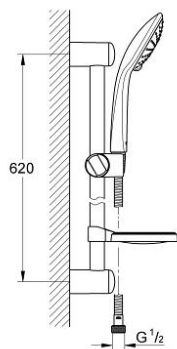

27 230 000 EUPHORIA 110 DUO SHOWER RAIL SET 2 SPRAYS

PRODUCT DESCRIPTION

- Colour: chrome
- consists of:
 - handshower 27 220 000
 - shower rail 600 mm
 - Relaxaflex-hose 1750 mm 28 154
 - soap dish
 - GROHE DreamSpray - perfect spray pattern
 - GROHE SprayDimmer - stepless flow rate adjustment
 - GROHE CoolTouch
 - GROHE LongLife finish
 - GROHE SpeedClean - effortless limescale removal

27 230 000 EUPHORIA 110 DUO SHOWER RAIL SET 2 SPRAYS

SPARE PARTS, February 2008 – now

- 1: Dirt strainer (Spare part-nr. 0700200M)
- 2: Sliding piece (Spare part-nr. 65380000)
- 3: Outlet shower holder (Spare part-nr. 45362000)
- 3.1: Cap (Spare part-nr. 45363000)
- 4: Compensation disc (Spare part-nr. 45406000)*
- * Optional accessories