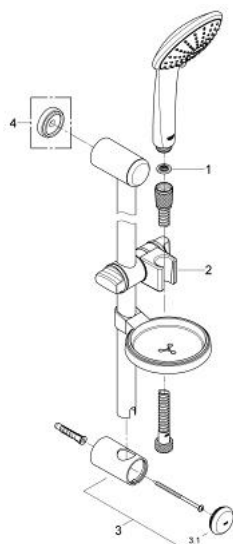

27 230 000 EUPHORIA 110 DUO SHOWER RAIL SET 2 SPRAYS

PRODUCT DESCRIPTION

- Colour: chrome
- consists of:
 - handshower 27 220 000
 - shower rail 600 mm
 - Relaxaflex-hose 1750 mm 28 154
 - soap dish
 - GROHE DreamSpray - perfect spray pattern
 - GROHE SprayDimmer - stepless flow rate adjustment
 - GROHE CoolTouch
 - GROHE LongLife finish
 - GROHE SpeedClean - effortless limescale removal

27 230 000 EUPHORIA 110 DUO SHOWER RAIL SET 2 SPRAYS

SPARE PARTS, February 2008 – now

- 1: Dirt strainer (Spare part-nr. 0700200M)
- 2: Sliding piece (Spare part-nr. 65380000)
- 3: Outlet shower holder (Spare part-nr. 45362000)
- 3.1: Cap (Spare part-nr. 45363000)
- 4: Compensation disc (Spare part-nr. 45406000)*
- * Optional accessories