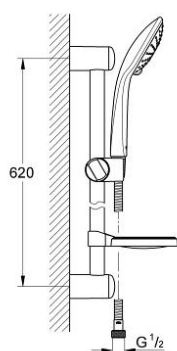

## 27 230 000 EUPHORIA 110 DUO SHOWER RAIL SET 2 SPRAYS

### PRODUCT DESCRIPTION

- Colour: chrome
- consisting of:
  - hand shower Duo (27 220 000)
  - shower rail 600 mm
  - shower hose Relexaflex 1750 mm 1/2" x 1/2" (28 154)
  - soap dish
  - GROHE DreamSpray - perfect spray pattern
  - GROHE SprayDimmer - stepless flow rate adjustment
  - GROHE CoolTouch
  - GROHE LongLife finish
  - GROHE SpeedClean - effortless limescale removal

### SPARE PARTS, 2月 2008 – now

- 1: Dirt strainer (Spare part-nr. 0700200M)
- 2: Glide element (Spare part-nr. 65380000)
- 3: Shower rail holder (Spare part-nr. 45362000)
- 3.1: Cover cap (Spare part-nr. 45363000)
- 4: Compensation disc (Spare part-nr. 45406000)\*