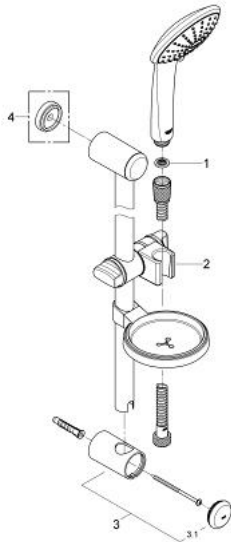

## 27 230 000 EUPHORIA 110 DUO SHOWER RAIL SET 2 SPRAYS

### PRODUCT DESCRIPTION

- Colour: chrome
- consisting of:
  - hand shower Duo (27 220 000)
  - shower rail 600 mm
  - shower hose Relexaflex 1750 mm 1/2" x 1/2" (28 154)
  - soap dish
  - GROHE DreamSpray - perfect spray pattern
  - GROHE SprayDimmer - stepless flow rate adjustment
  - GROHE CoolTouch
  - GROHE LongLife finish
  - GROHE SpeedClean - effortless limescale removal

### SPARE PARTS, 2月 2008 – now

- 1: Dirt strainer (Spare part-nr. 0700200M)
- 2: Glide element (Spare part-nr. 65380000)
- 3: Shower rail holder (Spare part-nr. 45362000)
- 3.1: Cover cap (Spare part-nr. 45363000)
- 4: Compensation disc (Spare part-nr. 45406000)\*