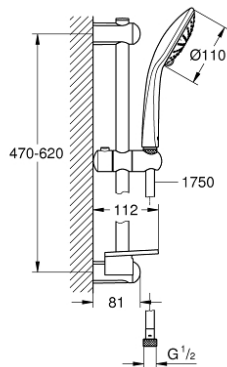

## 27 230 001 EUPHORIA 110 DUO SHOWER RAIL SET 2 SPRAYS

### PRODUCT DESCRIPTION

- Colour: chrome
- consists of:
  - hand shower Duo (27 220 000)
  - maximum flow rate (at 3 bar): 16.6 l/min
  - shower rail, 600 mm (27 499)
  - shower hose Silverflex 1750 mm 1/2" x 1/2" (28 388)
  - GROHE EasyReach tray (27 596)
  - GROHE DreamSpray - perfect spray pattern
  - GROHE SprayDimmer - stepless flow rate adjustment
  - GROHE LongLife finish
- Flexible Installation - 1 adjustable bracket for existing drill holes
- GROHE SpeedClean - effortless limescale removal
- Inner WaterGuide - inner insulation for surface protection
- TwistStop - to prevent hose from twisting
- suitable for instantaneous heater
- minimum pressure 1,0 bar

## 27 230 001 EUPHORIA 110 DUO SHOWER RAIL SET 2 SPRAYS

**SPARE PARTS**, September 2010 – now

- 1: Outlet shower holder (Spare part-nr. 48098000)
- 2: Sliding piece (Spare part-nr. 48099000)
- 3: Outlet shower holder (Spare part-nr. 48100000)
- 4: Dirt strainer (Spare part-nr. 0700200M)