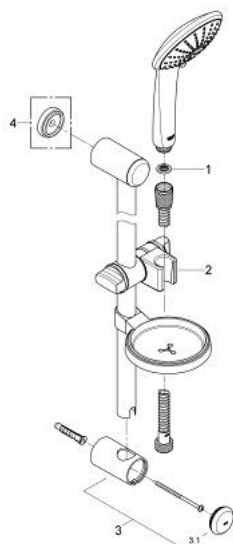

## 27 231 000 EUPHORIA 110 MASSAGE SHOWER RAIL SET 3 SPRAYS

### PRODUCT DESCRIPTION

- Colour: chrome
- consists of:
  - handshower Massage 27 221 000
  - shower rail 600 mm
  - Relaxaflex-hose 1750 mm 28 154
  - soap dish
- GROHE DreamSpray - perfect spray pattern
- GROHE SprayDimmer - stepless flow rate adjustment
- GROHE CoolTouch
- GROHE LongLife finish
- GROHE SpeedClean - effortless limescale removal

### SPARE PARTS, January 1900 – now

- 1: Dirt strainer (Spare part-nr. 0700200M)
- 2: Sliding piece (Spare part-nr. 65380000)
- 3: Outlet shower holder (Spare part-nr. 45362000)
- 3.1: Cap (Spare part-nr. 45363000)
- 4: Compensation disc (Spare part-nr. 45406000)\*
- \* Optional accessories