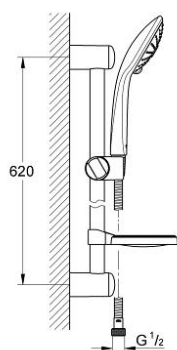

## 27 231 000 EUPHORIA 110 MASSAGE SHOWER RAIL SET 3 SPRAYS

### PRODUCT DESCRIPTION

- Colour: chrome
- consists of:
  - handshower Massage 27 221 000
  - shower rail 600 mm
  - Relaxaflex-hose 1750 mm 28 154
  - soap dish
- GROHE DreamSpray - perfect spray pattern
- GROHE SprayDimmer - stepless flow rate adjustment
- GROHE CoolTouch
- GROHE LongLife finish
- GROHE SpeedClean - effortless limescale removal

### SPARE PARTS, January 1900 – now

- 1: Dirt strainer (Spare part-nr. 0700200M)
- 2: Sliding piece (Spare part-nr. 65380000)
- 3: Outlet shower holder (Spare part-nr. 45362000)
- 3.1: Cap (Spare part-nr. 45363000)
- 4: Compensation disc (Spare part-nr. 45406000)\*
- \* Optional accessories