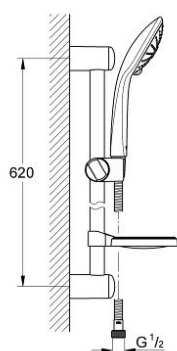

## 27 231 000 EUPHORIA 110 MASSAGE SHOWER RAIL SET 3 SPRAYS

### PRODUCT DESCRIPTION

- Colour: chrome
- consisting of:
  - hand shower Massage (27 221)
  - shower rail 600 mm
  - shower hose Relexaflex 1750 mm 1/2" x 1/2" (28 154)
  - soap dish
  - GROHE DreamSpray - perfect spray pattern
  - GROHE SprayDimmer - stepless flow rate adjustment
  - GROHE CoolTouch
  - GROHE LongLife finish
  - GROHE SpeedClean - effortless limescale removal

### SPARE PARTS, 1月 1900 – now

1: Dirt strainer (Spare part-nr. 0700200M)

2: Glide element (Spare part-nr. 65380000)

3: Shower rail holder (Spare part-nr. 45362000)

3.1: Cover cap (Spare part-nr. 45363000)