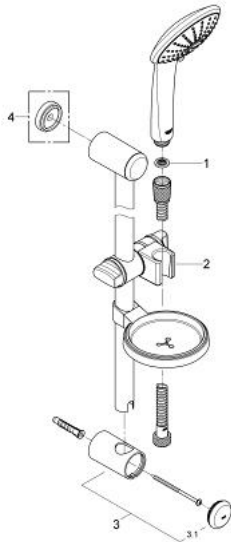

## 27 231 000 EUPHORIA 110 MASSAGE SHOWER RAIL SET 3 SPRAYS

### PRODUCT DESCRIPTION

- Colour: chrome
- consisting of:
  - hand shower Massage (27 221)
  - shower rail 600 mm
  - shower hose Relexaflex 1750 mm 1/2" x 1/2" (28 154)
  - soap dish
  - GROHE DreamSpray - perfect spray pattern
  - GROHE SprayDimmer - stepless flow rate adjustment
  - GROHE CoolTouch
  - GROHE LongLife finish
  - GROHE SpeedClean - effortless limescale removal

### SPARE PARTS, 1月 1900 – now

1: Dirt strainer (Spare part-nr. 0700200M)

2: Glide element (Spare part-nr. 65380000)

3: Shower rail holder (Spare part-nr. 45362000)

3.1: Cover cap (Spare part-nr. 45363000)