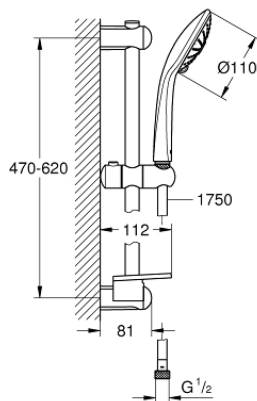

## 27 231 001 EUPHORIA 110 MASSAGE SHOWER RAIL SET 3 SPRAYS

### PRODUCT DESCRIPTION

- Colour: chrome
- consists of:
  - handshower Massage 27 221 000
  - maximum flow rate (at 3 bar): 16.6 l/min
  - shower rail, 600 mm (27 499)
  - shower hose Silverflex 1750 mm 1/2" x 1/2" (28 388)
  - GROHE EasyReach tray (27 596)
  - GROHE DreamSpray - perfect spray pattern
  - GROHE SprayDimmer - stepless flow rate adjustment
  - GROHE LongLife finish
- Flexible Installation - 1 adjustable bracket for existing drill holes
- GROHE SpeedClean - effortless limescale removal
- Inner WaterGuide - inner insulation for surface protection
- TwistStop - to prevent hose from twisting
- suitable for instantaneous heater
- minimum pressure 1,0 bar

## 27 231 001 EUPHORIA 110 MASSAGE SHOWER RAIL SET 3 SPRAYS

**SPARE PARTS**, September 2010 – now

- 1: Outlet shower holder (Spare part-nr. 48098000)
- 2: Sliding piece (Spare part-nr. 48099000)
- 3: Outlet shower holder (Spare part-nr. 48100000)
- 4: Dirt strainer (Spare part-nr. 0700200M)