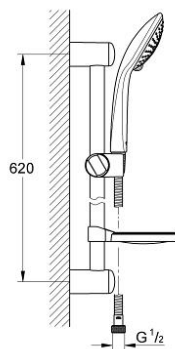

27 232 000 EUPHORIA 110 CHAMPAGNE SHOWER RAIL SET 3 SPRAYS

PRODUCT DESCRIPTION

- Colour: chrome
- consists of:
 - handshower Champagne 27 222 000
 - shower rail 600 mm
 - Relaxaflex-hose 1750 mm 28 154
 - soap dish
 - GROHE DreamSpray - perfect spray pattern
 - GROHE SprayDimmer - stepless flow rate adjustment
 - GROHE CoolTouch
 - GROHE LongLife finish
 - GROHE SpeedClean - effortless limescale removal

27 232 000 EUPHORIA 110 CHAMPAGNE SHOWER RAIL SET 3 SPRAYS

SPARE PARTS, January 1900 – now

- 1: Dirt strainer (Spare part-nr. 0700200M)
- 2: Sliding piece (Spare part-nr. 65380000)
- 3: Outlet shower holder (Spare part-nr. 45362000)
- 3.1: Cap (Spare part-nr. 45363000)
- 4: Compensation disc (Spare part-nr. 45406000)*