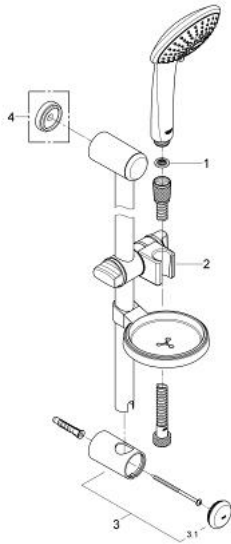

27 232 000 EUPHORIA 110 CHAMPAGNE SHOWER RAIL SET 3 SPRAYS

PRODUCT DESCRIPTION

- Colour: chrome
- consists of:
 - handshower Champagne 27 222 000
 - shower rail 600 mm
 - Relaxaflex-hose 1750 mm 28 154
 - soap dish
 - GROHE DreamSpray - perfect spray pattern
 - GROHE SprayDimmer - stepless flow rate adjustment
 - GROHE CoolTouch
 - GROHE LongLife finish
 - GROHE SpeedClean - effortless limescale removal

27 232 000 EUPHORIA 110 CHAMPAGNE SHOWER RAIL SET 3 SPRAYS

SPARE PARTS, January 1900 – now

- 1: Dirt strainer (Spare part-nr. 0700200M)
- 2: Sliding piece (Spare part-nr. 65380000)
- 3: Outlet shower holder (Spare part-nr. 45362000)
- 3.1: Cap (Spare part-nr. 45363000)
- 4: Compensation disc (Spare part-nr. 45406000)*