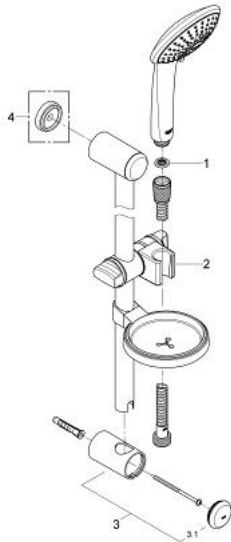

## 27 232 000 EUPHORIA 110 CHAMPAGNE SHOWER RAIL SET 3 SPRAYS

### PRODUCT DESCRIPTION

- Colour: chrome
- consisting of:
  - hand shower Champagne (27 222)
  - shower rail 600 mm
  - shower hose Relaxaflex 1750 mm 1/2" x 1/2" (28 154)
  - soap dish
- GROHE DreamSpray - perfect spray pattern
- GROHE SprayDimmer - stepless flow rate adjustment
- GROHE CoolTouch
- GROHE LongLife finish
- GROHE SpeedClean - effortless limescale removal

### SPARE PARTS, 1月 1900 – now

1: Dirt strainer (Spare part-nr. 0700200M)

2: Glide element (Spare part-nr. 65380000)

3: Shower rail holder (Spare part-nr. 45362000)

3.1: Cover cap (Spare part-nr. 45363000)