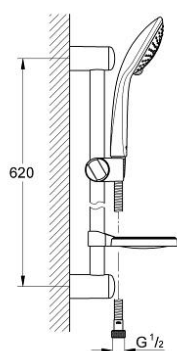

## 27 232 000 EUPHORIA 110 CHAMPAGNE SHOWER RAIL SET 3 SPRAYS

### PRODUCT DESCRIPTION

- Colour: chrome
- consisting of:
  - hand shower Champagne (27 222)
  - shower rail 600 mm
  - shower hose Relaxaflex 1750 mm 1/2" x 1/2" (28 154)
  - soap dish
- GROHE DreamSpray - perfect spray pattern
- GROHE SprayDimmer - stepless flow rate adjustment
- GROHE CoolTouch
- GROHE LongLife finish
- GROHE SpeedClean - effortless limescale removal

### SPARE PARTS, 1月 1900 – now

1: Dirt strainer (Spare part-nr. 0700200M)

2: Glide element (Spare part-nr. 65380000)

3: Shower rail holder (Spare part-nr. 45362000)

3.1: Cover cap (Spare part-nr. 45363000)