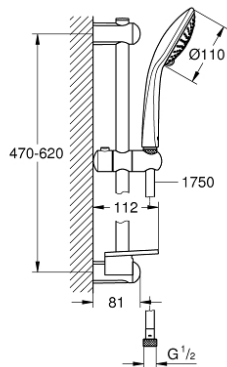

27 232 001 EUPHORIA 110 CHAMPAGNE SHOWER RAIL SET 3 SPRAYS

PRODUCT DESCRIPTION

- Colour: chrome
- consists of:
 - handshower Champagne 27 222 000
 - maximum flow rate (at 3 bar): 17 l/min
 - shower rail, 600 mm (27 499)
 - shower hose Silverflex 1750 mm 1/2" x 1/2" (28 388)
 - GROHE EasyReach tray (27 596)
 - GROHE SprayDimmer - stepless flow rate adjustment
 - GROHE DreamSpray - perfect spray pattern
 - GROHE LongLife finish
- Flexible Installation - 1 adjustable bracket for existing drill holes
- GROHE SpeedClean - effortless limescale removal
- Inner WaterGuide - inner insulation for surface protection
- TwistStop - to prevent hose from twisting
- suitable for instantaneous heater
- minimum pressure 1,0 bar

27 232 001 EUPHORIA 110 CHAMPAGNE SHOWER RAIL SET 3 SPRAYS

SPARE PARTS, July 2020 – now

- 1: Outlet shower holder (Spare part-nr. 48098000)
- 2: Sliding piece (Spare part-nr. 48099000)
- 3: Outlet shower holder (Spare part-nr. 48100000)
- 4: Dirt strainer (Spare part-nr. 0700200M)
- 5: GROHE EasyReach tray (Spare part-nr. 27596000)
- 6: Compensation disc (Spare part-nr. 48051000)*