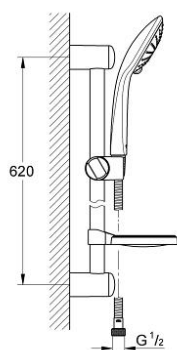

27 233 000 EUPHORIA 110 PURE SHOWER RAIL SET 3 SPRAYS

PRODUCT DESCRIPTION

- Colour: chrome
- consists of:
 - handshower Pure 27 223 000
 - shower rail 600 mm
 - Relaxaflex-hose 1750 mm 28 154
 - soap dish
- GROHE DreamSpray - perfect spray pattern
- GROHE SprayDimmer - stepless flow rate adjustment
- GROHE CoolTouch
- GROHE LongLife finish
- GROHE SpeedClean - effortless limescale removal

27 233 000 **EUPHORIA 110 PURE SHOWER RAIL SET 3 SPRAYS**

SPARE PARTS, January 1900 – now

- 1: Dirt strainer (Spare part-nr. 0700200M)
- 2: Sliding piece (Spare part-nr. 65380000)
- 3: Outlet shower holder (Spare part-nr. 45362000)
- 3.1: Cap (Spare part-nr. 45363000)
- 4: Compensation disc (Spare part-nr. 45406000)*
- * Optional accessories