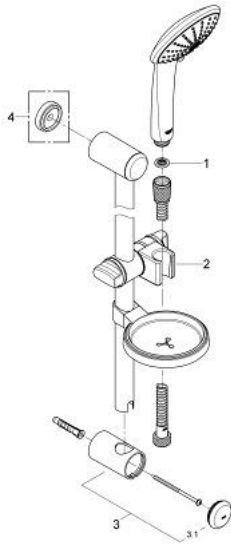

27 233 000 EUPHORIA 110 PURE SHOWER RAIL SET 3 SPRAYS

PRODUCT DESCRIPTION

- Colour: chrome
- consists of:
 - handshower Pure 27 223 000
 - shower rail 600 mm
 - Relaxaflex-hose 1750 mm 28 154
 - soap dish
- GROHE DreamSpray - perfect spray pattern
- GROHE SprayDimmer - stepless flow rate adjustment
- GROHE CoolTouch
- GROHE LongLife finish
- GROHE SpeedClean - effortless limescale removal

27 233 000 **EUPHORIA 110 PURE SHOWER RAIL SET 3 SPRAYS**

SPARE PARTS, January 1900 – now

- 1: Dirt strainer (Spare part-nr. 0700200M)
- 2: Sliding piece (Spare part-nr. 65380000)
- 3: Outlet shower holder (Spare part-nr. 45362000)
- 3.1: Cap (Spare part-nr. 45363000)
- 4: Compensation disc (Spare part-nr. 45406000)*
- * Optional accessories