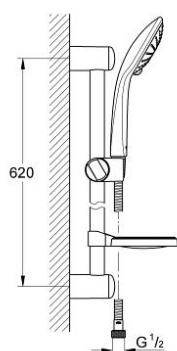

27 233 000 EUPHORIA 110 PURE SHOWER RAIL SET 3 SPRAYS

PRODUCT DESCRIPTION

- Colour: chrome
- consisting of:
 - hand shower Pure (27 223 000)
 - shower rail 600 mm
 - shower hose Relaxaflex 1750 mm 1/2" x 1/2" (28 154)
 - soap dish
 - GROHE DreamSpray - perfect spray pattern
 - GROHE SprayDimmer - stepless flow rate adjustment
 - GROHE CoolTouch
 - GROHE LongLife finish
 - GROHE SpeedClean - effortless limescale removal

27 233 000 EUPHORIA 110 PURE SHOWER RAIL SET 3 SPRAYS

SPARE PARTS, 1月 1900 – now

1: Dirt strainer (Spare part-nr. 0700200M)

2: Glide element (Spare part-nr. 65380000)

3: Shower rail holder (Spare part-nr. 45362000)

3.1: Cover cap (Spare part-nr. 45363000)

4: Compensation disc (Spare part-nr. 45406000)*

* Optional accessories