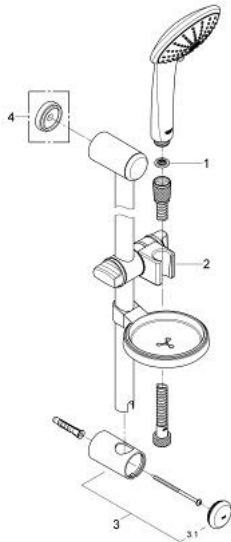

27 233 000 EUPHORIA 110 PURE SHOWER RAIL SET 3 SPRAYS

PRODUCT DESCRIPTION

- Colour: chrome
- consisting of:
 - hand shower Pure (27 223 000)
 - shower rail 600 mm
 - shower hose Relaxaflex 1750 mm 1/2" x 1/2" (28 154)
 - soap dish
 - GROHE DreamSpray - perfect spray pattern
 - GROHE SprayDimmer - stepless flow rate adjustment
 - GROHE CoolTouch
 - GROHE LongLife finish
 - GROHE SpeedClean - effortless limescale removal

27 233 000 EUPHORIA 110 PURE SHOWER RAIL SET 3 SPRAYS

SPARE PARTS, 1月 1900 – now

1: Dirt strainer (Spare part-nr. 0700200M)

2: Glide element (Spare part-nr. 65380000)

3: Shower rail holder (Spare part-nr. 45362000)

3.1: Cover cap (Spare part-nr. 45363000)

4: Compensation disc (Spare part-nr. 45406000)*

* Optional accessories