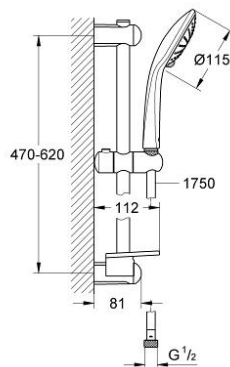

## 27 233 001 EUPHORIA 110 PURE SHOWER RAIL SET 3 SPRAYS

### PRODUCT DESCRIPTION

- Colour: chrome
- consists of:
  - handshower Pure 27 223 000
  - shower rail, 600 mm (27 499)
- Flexible Installation - 1 adjustable bracket for existing drill holes
- shower hose Silverflex 1750 mm 1/2" x 1/2" (28 388)
- GROHE EasyReach tray (27 596)
- GROHE DreamSpray - perfect spray pattern
- GROHE SprayDimmer - stepless flow rate adjustment
- GROHE CoolTouch
- GROHE LongLife finish
- GROHE SpeedClean - effortless limescale removal
- Inner WaterGuide - inner insulation for surface protection

## 27 233 001 EUPHORIA 110 PURE SHOWER RAIL SET 3 SPRAYS

**SPARE PARTS**, October 2010 – now

- 1: Outlet shower holder (Spare part-nr. 48098000)
- 2: Sliding piece (Spare part-nr. 48099000)
- 3: Outlet shower holder (Spare part-nr. 48100000)
- 4: Dirt strainer (Spare part-nr. 0700200M)