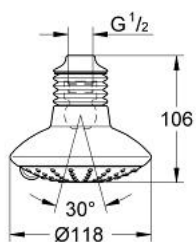

27 234 000 EUPHORIA 110 DUO HEAD SHOWER 2 SPRAYS

PRODUCT DESCRIPTION

- Colour: chrome
- spray pattern: Rain, SmartRain
- connection thread 1/2"
- bellows
- GROHE DreamSpray - perfect spray pattern
- GROHE SprayDimmer - stepless flow rate adjustment
- GROHE LongLife finish
- GROHE SpeedClean - effortless limescale removal
- suitable for instantaneous heater

27 234 000 EUPHORIA 110 DUO HEAD SHOWER 2 SPRAYS

SPARE PARTS, January 1900 – now

1: Bellow (Spare part-nr. 45199B10)

2: Fibre seal dia. 12x2 mm (Spare part-nr. 0138900M)

3: Dirt strainer (Spare part-nr. 0676800M)