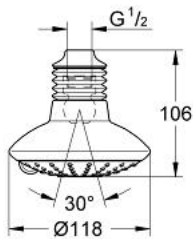

27 234 000 EUPHORIA 110 DUO HEAD SHOWER 2 SPRAYS

PRODUCT DESCRIPTION

- Colour: chrome
-
- connection thread 1/2"
- bellows
- GROHE DreamSpray - perfect spray pattern
- GROHE SprayDimmer - stepless flow rate adjustment
- GROHE LongLife finish
- GROHE SpeedClean - effortless limescale removal
- suitable for instantaneous heater

27 234 000 EUPHORIA 110 DUO HEAD SHOWER 2 SPRAYS

SPARE PARTS, 1月 1900 – now

- 1: Bellows (Spare part-nr. 45199BI0)
- 2: Fibre seal Ø 18,5 x Ø 12 x 2 (Spare part-nr. 0138900M)
- 3: Dirt strainer (Spare part-nr. 0676800M)