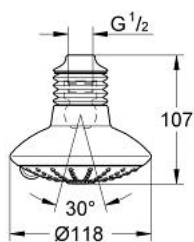

### PRODUCT DESCRIPTION

- Colour: chrome
- spray patterns: Rain, Massage, SmartRain
- connection thread 1/2"
- bellows
- GROHE DreamSpray - perfect spray pattern
- GROHE SprayDimmer - stepless flow rate adjustment
- GROHE LongLife finish
- GROHE SpeedClean - effortless limescale removal
- suitable for instantaneous heater

## 27 235 000 EUPHORIA 110 MASSAGE HEAD SHOWER 3 SPRAYS

**SPARE PARTS**, February 2008 – now

1: Bellow (Spare part-nr. 45199B10)

2: Fibre seal dia. 12x2 mm (Spare part-nr. 0138900M)

3: Dirt strainer (Spare part-nr. 0676800M)