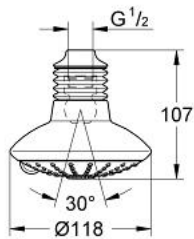

27 235 000 EUPHORIA 110 MASSAGE HEAD SHOWER 3 SPRAYS

PRODUCT DESCRIPTION

- Colour: chrome
- spray patterns: Rain, Massage, SmartRain
- connection thread 1/2"
- bellows
- GROHE DreamSpray - perfect spray pattern
- GROHE SprayDimmer - stepless flow rate adjustment
- GROHE LongLife finish
- GROHE SpeedClean - effortless limescale removal
- suitable for instantaneous heater

27 235 000 **EUPHORIA 110 MASSAGE HEAD SHOWER 3 SPRAYS**

SPARE PARTS, 2月 2008 – now

- 1: Bellows (Spare part-nr. 45199BI0)
- 2: Fibre seal Ø 18,5 x Ø 12 x 2 (Spare part-nr. 0138900M)
- 3: Dirt strainer (Spare part-nr. 0676800M)