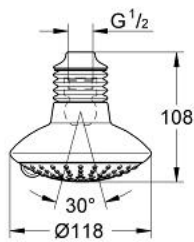

27 236 000 **EUPHORIA 110 CHAMPAGNE HEAD SHOWER 3 SPRAYS**

**PRODUCT DESCRIPTION**

- Colour: chrome
- spray patterns: Rain, Champagne spray, SmartRain
- connection thread 1/2"
- bellows
- GROHE DreamSpray - perfect spray pattern
- GROHE SprayDimmer - stepless flow rate adjustment
- GROHE LongLife finish
- GROHE SpeedClean - effortless limescale removal
- suitable for instantaneous heater

27 236 000 **EUPHORIA 110 CHAMPAGNE HEAD SHOWER 3 SPRAYS**

**SPARE PARTS**, February 2008 – now

1: Bellow (Spare part-nr. 45199B10)

2: Fibre seal dia. 12x2 mm (Spare part-nr. 0138900M)

3: Dirt strainer (Spare part-nr. 0676800M)