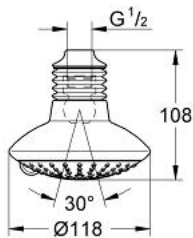

### PRODUCT DESCRIPTION

- Colour: chrome
- spray patterns: Rain, Champagne spray, SmartRain
- connection thread 1/2"
- bellows
- GROHE DreamSpray - perfect spray pattern
- GROHE SprayDimmer - stepless flow rate adjustment
- GROHE LongLife finish
- GROHE SpeedClean - effortless limescale removal
- suitable for instantaneous heater