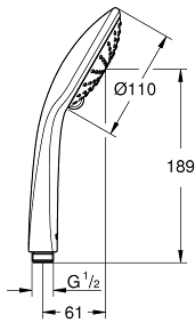

### PRODUCT DESCRIPTION

- Colour: chrome
- spray pattern: Rain, SmartRain
- maximum flow rate (at 3 bar): 9.1 l/min
- GROHE EcoJoy - less water, perfect flow
- GROHE DreamSpray - perfect spray pattern
- GROHE SprayDimmer - stepless flow rate adjustment
- GROHE LongLife finish
- GROHE SpeedClean - effortless limescale removal
- Inner WaterGuide - inner insulation for surface protection
- Universal Mounting System. Fitting all standard shower hoses
- suitable for instantaneous heater
- minimum pressure 1,0 bar

## 27 238 000 EUPHORIA 110 DUO HAND SHOWER 2 SPRAYS

**SPARE PARTS**, February 2008 – now

1: Dirt strainer (Spare part-nr. 0700200M)