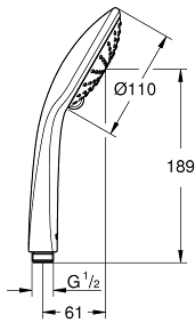

### PRODUCT DESCRIPTION

- Colour: chrome
- 
- maximum flow rate (at 3 bar): 9.1 l/min
- GROHE EcoJoy - Less water, perfect flow
- GROHE DreamSpray - perfect spray pattern
- GROHE SprayDimmer - stepless flow rate adjustment
- GROHE LongLife finish
- GROHE SpeedClean - effortless limescale removal
- Inner WaterGuide - inner insulation for surface protection
- universal mounting system, fitting all standard shower hoses
- suitable for instantaneous heater
- min. recommended pressure 1.0 bar

27 238 000 **EUPHORIA 110 DUO HAND SHOWER 2 SPRAYS**

**SPARE PARTS**, 2月 2008 – now

1: Dirt strainer (Spare part-nr. 0700200M)