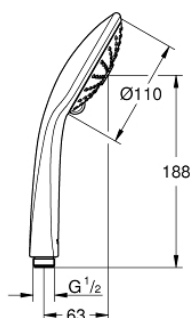

## 27 239 000 EUPHORIA 110 MASSAGE HAND SHOWER 3 SPRAYS

### PRODUCT DESCRIPTION

- Colour: chrome
- spray patterns: Rain, Massage, SmartRain
- maximum flow rate (at 3 bar): 8.2 l/min
- GROHE EcoJoy - less water, perfect flow
- GROHE DreamSpray - perfect spray pattern
- GROHE SprayDimmer - stepless flow rate adjustment
- GROHE LongLife finish
- GROHE SpeedClean - effortless limescale removal
- Inner WaterGuide - inner insulation for surface protection
- Universal Mounting System. Fitting all standard shower hoses
- suitable for instantaneous heater
- minimum pressure 1,0 bar

27 239 000 **EUPHORIA 110 MASSAGE HAND SHOWER 3 SPRAYS**

**SPARE PARTS**, February 2008 – now

1: Dirt strainer (Spare part-nr. 0700200M)