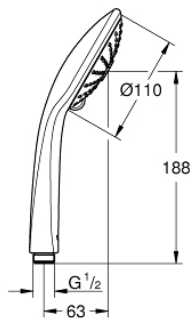

## 27 239 000 EUPHORIA 110 MASSAGE HAND SHOWER 3 SPRAYS

### PRODUCT DESCRIPTION

- Colour: chrome
- spray patterns: Rain, Massage, SmartRain
- maximum flow rate (at 3 bar): 8.2 l/min
- GROHE EcoJoy - Less water, perfect flow
- GROHE DreamSpray - perfect spray pattern
- GROHE SprayDimmer - stepless flow rate adjustment
- GROHE LongLife finish
- GROHE SpeedClean - effortless limescale removal
- Inner WaterGuide - inner insulation for surface protection
- universal mounting system, fitting all standard shower hoses
- suitable for instantaneous heater
- min. recommended pressure 1.0 bar

27 239 000 **EUPHORIA 110 MASSAGE HAND SHOWER 3 SPRAYS**

**SPARE PARTS**, 2月 2008 – now

1: Dirt strainer (Spare part-nr. 0700200M)