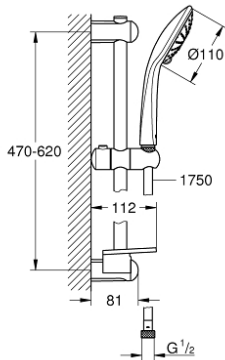

## 27 242 001 EUPHORIA 110 DUO SHOWER RAIL SET 2 SPRAYS

### PRODUCT DESCRIPTION

- Colour: chrome
- consists of:
  - hand shower Duo (27 238)
  - maximum flow rate (at 3 bar): 9.1 l/min
  - shower rail, 600 mm (27 499)
  - shower hose Silverflex 1750 mm 1/2" x 1/2" (28 388)
  - GROHE EasyReach tray (27 596)
  - GROHE EcoJoy - less water, perfect flow
  - GROHE DreamSpray - perfect spray pattern
  - GROHE SprayDimmer - stepless flow rate adjustment
  - GROHE LongLife finish
- Flexible Installation - 1 adjustable bracket for existing drill holes
- GROHE SpeedClean - effortless limescale removal
- Inner WaterGuide - inner insulation for surface protection
- TwistStop - to prevent hose from twisting
- suitable for instantaneous heater
- minimum pressure 1,0 bar

## 27 242 001 EUPHORIA 110 DUO SHOWER RAIL SET 2 SPRAYS

**SPARE PARTS**, September 2010 – now

- 1: Outlet shower holder (Spare part-nr. 48098000)
- 2: Sliding piece (Spare part-nr. 48099000)
- 3: Outlet shower holder (Spare part-nr. 48100000)
- 4: Dirt strainer (Spare part-nr. 0700200M)