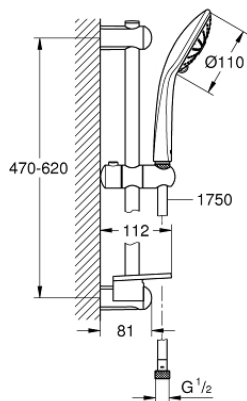

27 243 001 EUPHORIA 110 MASSAGE SHOWER RAIL SET 3 SPRAYS

PRODUCT DESCRIPTION

- Colour: chrome
- consists of:
 - hand shower Massage (27 239)
 - maximum flow rate (at 3 bar): 8.2 l/min
 - shower rail, 600 mm (27 499)
 - shower hose Silverflex 1750 mm 1/2" x 1/2" (28 388)
 - GROHE EasyReach tray (27 596)
 - GROHE EcoJoy - less water, perfect flow
 - GROHE DreamSpray - perfect spray pattern
 - GROHE SprayDimmer - stepless flow rate adjustment
 - GROHE LongLife finish
- Flexible Installation - 1 adjustable bracket for existing drill holes
- GROHE SpeedClean - effortless limescale removal
- Inner WaterGuide - inner insulation for surface protection
- TwistStop - to prevent hose from twisting
- suitable for instantaneous heater
- minimum pressure 1,0 bar

27 243 001 EUPHORIA 110 MASSAGE SHOWER RAIL SET 3 SPRAYS

SPARE PARTS, September 2010 – now

- 1: Outlet shower holder (Spare part-nr. 48098000)
- 2: Sliding piece (Spare part-nr. 48099000)
- 3: Outlet shower holder (Spare part-nr. 48100000)
- 4: Dirt strainer (Spare part-nr. 0700200M)