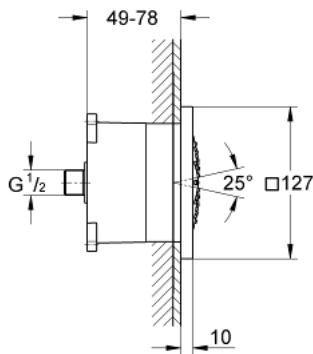

27 251 KS0 RAINSHOWER F-SERIES 5" SIDE SHOWER 1 SPRAY

PRODUCT DESCRIPTION

- Colour: velvet black
- spray pattern: Standard spray
- including concealed body
- 127mm x 127mm
- Flow straightener with ball joint ($\pm 12.5^\circ$ rotatable)
- connection thread 1/2"
- GROHE DreamSpray - perfect spray pattern
- GROHE LongLife finish
- Grohe FlowBalance Flow regulating screw
- GROHE SpeedClean - effortless limescale removal
- suitable for instantaneous heater

27 251 KS0 RAINSHOWER F-SERIES 5" SIDE SHOWER 1 SPRAY

SPARE PARTS, February 2009 – now

1: Dirt strainer (Spare part-nr. 48007000)

2: Connection nipple (Spare part-nr. 48065000)