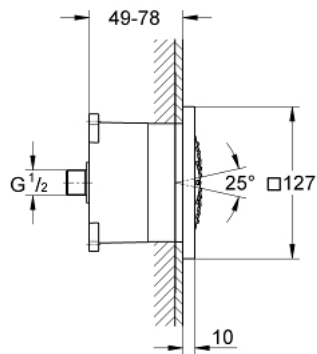

27 251 KS0 RAINSHOWER F-SERIES 5" SIDE SHOWER 1 SPRAY

PRODUCT DESCRIPTION

- Colour: velvet black
- spray pattern: Standard spray
- including concealed body
- 127 x 127 mm
- flow straightener with ball joint ($\pm 12.5^\circ$ rotatable)
- connection thread 1/2"
- GROHE DreamSpray - perfect spray pattern
- GROHE LongLife finish
- GROHE FlowBalance flow regulating screw
- GROHE SpeedClean - effortless limescale removal
- suitable for instantaneous heater

27 251 KS0 RAINSHOWER F-SERIES 5" SIDE SHOWER 1 SPRAY

SPARE PARTS, 2月 2009 – now

1: Dirt strainer (Spare part-nr. 48007000)

2: Connection nipple (Spare part-nr. 48065000)