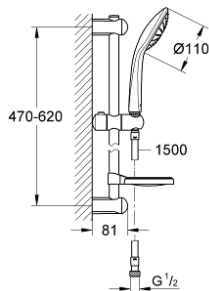

## 27 256 001 EUPHORIA 110 MONO SHOWER RAIL SET 1 SPRAY

### PRODUCT DESCRIPTION

- Colour: chrome
- consists of:
  - hand shower Mono (27 224)
  - shower rail, 600 mm (27 499)
  - shower hose 1500 mm (28 161)
  - soap dish
- GROHE DreamSpray - perfect spray pattern
- GROHE LongLife finish
- Flexible Installation - 1 adjustable bracket for existing drill holes
- GROHE SpeedClean - effortless limescale removal
- Inner WaterGuide - inner insulation for surface protection
- suitable for instantaneous heater
- minimum pressure 1,0 bar

## 27 256 001 EUPHORIA 110 MONO SHOWER RAIL SET 1 SPRAY

**SPARE PARTS**, September 2010 – now

- 1: Outlet shower holder (Spare part-nr. 48098000)
- 2: Sliding piece (Spare part-nr. 48099000)
- 3: Outlet shower holder (Spare part-nr. 48100000)
- 4: Dirt strainer (Spare part-nr. 0700200M)