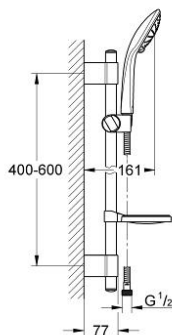

27 259 000 EUPHORIA 110 DUO SHOWER RAIL SET 2 SPRAYS

PRODUCT DESCRIPTION

- Colour: chrome
- consists of:
 - handshower 27 220 000
 - shower rail 600 mm
 - GROHE FastFixation (adjustable distance between wall shower holders for adaption to existing drillings)
 - Relaxaflex-hose 1750 mm 28 154
 - soap dish 27 206
 - GROHE DreamSpray - perfect spray pattern
 - GROHE SprayDimmer - stepless flow rate adjustment
 - GROHE CoolTouch
 - GROHE LongLife finish
 - GROHE SpeedClean - effortless limescale removal
- Attention: old product

27 259 000 EUPHORIA 110 DUO SHOWER RAIL SET 2 SPRAYS

SPARE PARTS, October 2009 – now

- 1: Cap (Spare part-nr. 45922000)
- 2: Outlet shower holder (Spare part-nr. 6424500M)
- 3: Sliding piece (Spare part-nr. 65380000)
- 4: Fixing set (Spare part-nr. 48010000)
- 5: Dirt strainer (Spare part-nr. 0700200M)
- 6: Compensation disc (Spare part-nr. 45914XE0)*