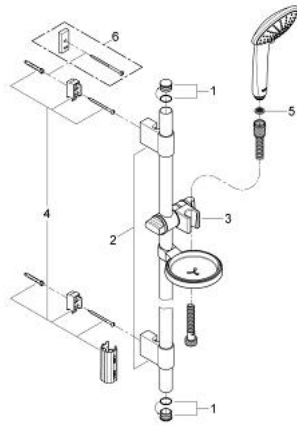

27 259 000 EUPHORIA 110 DUO SHOWER RAIL SET 2 SPRAYS

PRODUCT DESCRIPTION

- Colour: chrome
- consists of:
 - handshower 27 220 000
 - shower rail 600 mm
 - GROHE FastFixation (adjustable distance between wall shower holders for adaption to existing drillings)
 - Relaxaflex-hose 1750 mm 28 154
 - soap dish 27 206
 - GROHE DreamSpray - perfect spray pattern
 - GROHE SprayDimmer - stepless flow rate adjustment
 - GROHE CoolTouch
 - GROHE LongLife finish
 - GROHE SpeedClean - effortless limescale removal
- Attention: old product

27 259 000 EUPHORIA 110 DUO SHOWER RAIL SET 2 SPRAYS

SPARE PARTS, October 2009 – now

- 1: Cap (Spare part-nr. 45922000)
- 2: Outlet shower holder (Spare part-nr. 6424500M)
- 3: Sliding piece (Spare part-nr. 65380000)
- 4: Fixing set (Spare part-nr. 48010000)
- 5: Dirt strainer (Spare part-nr. 0700200M)
- 6: Compensation disc (Spare part-nr. 45914XE0)*