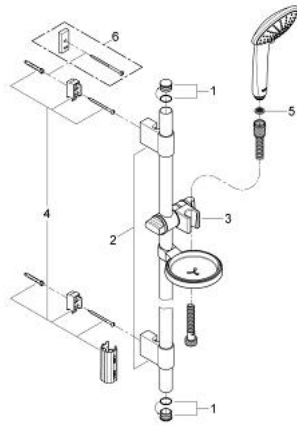

27 259 000 EUPHORIA 110 DUO SHOWER RAIL SET 2 SPRAYS

PRODUCT DESCRIPTION

- Colour: chrome
- consisting of:
 - hand shower Duo (27 220 000)
 - shower rail 600 mm
 - GROHE FastFixation Plus (adjustable distance between wall shower holders for adaption to existing drillings)
 - shower hose Relexaflex 1750 mm 1/2" x 1/2" (28 154)
 - soap dish (27 206)
 - GROHE DreamSpray - perfect spray pattern
 - GROHE SprayDimmer - stepless flow rate adjustment
 - GROHE CoolTouch
 - GROHE LongLife finish
 - GROHE SpeedClean - effortless limescale removal
- attention: old product

27 259 000 EUPHORIA 110 DUO SHOWER RAIL SET 2 SPRAYS

SPARE PARTS, 10月 2009 – now

- 1: Cover cap (Spare part-nr. 45922000)
- 2: Shower rail holder (Spare part-nr. 6424500M)
- 3: Glide element (Spare part-nr. 65380000)
- 4: Fixing set (Spare part-nr. 48010000)
- 5: Dirt strainer (Spare part-nr. 0700200M)
- 6: Compensation disc (Spare part-nr. 45914XE0)*