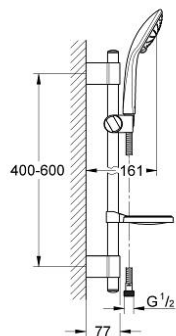

27 259 000 EUPHORIA 110 DUO SHOWER RAIL SET 2 SPRAYS

PRODUCT DESCRIPTION

- Colour: chrome
- consisting of:
 - hand shower Duo (27 220 000)
 - shower rail 600 mm
 - GROHE FastFixation Plus (adjustable distance between wall shower holders for adaption to existing drillings)
 - shower hose Relexaflex 1750 mm 1/2" x 1/2" (28 154)
 - soap dish (27 206)
 - GROHE DreamSpray - perfect spray pattern
 - GROHE SprayDimmer - stepless flow rate adjustment
 - GROHE CoolTouch
 - GROHE LongLife finish
 - GROHE SpeedClean - effortless limescale removal
- attention: old product

27 259 000 EUPHORIA 110 DUO SHOWER RAIL SET 2 SPRAYS

SPARE PARTS, 10月 2009 – now

- 1: Cover cap (Spare part-nr. 45922000)
- 2: Shower rail holder (Spare part-nr. 6424500M)
- 3: Glide element (Spare part-nr. 65380000)
- 4: Fixing set (Spare part-nr. 48010000)
- 5: Dirt strainer (Spare part-nr. 0700200M)
- 6: Compensation disc (Spare part-nr. 45914XE0)*