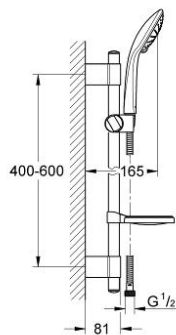

## 27 259 001 EUPHORIA 110 DUO SHOWER RAIL SET 2 SPRAYS

### PRODUCT DESCRIPTION

- Colour: chrome
- consists of:
  - handshower 27 220 000
  - shower rail 600 mm
  - GROHE FastFixation (adjustable distance between wall shower holders for adaption to existing drillings)
  - with wall holders
  - Relaxaflex-hose 1750 mm 28 154
  - soap dish 27 206
  - GROHE DreamSpray - perfect spray pattern
  - GROHE SprayDimmer - stepless flow rate adjustment
  - GROHE CoolTouch
  - GROHE LongLife finish
  - GROHE SpeedClean - effortless limescale removal

## 27 259 001 EUPHORIA 110 DUO SHOWER RAIL SET 2 SPRAYS

**SPARE PARTS**, September 2009 – now

- 1: Cap (Spare part-nr. 45922000)
- 2: Outlet shower holder (Spare part-nr. 0666700M)
- 3: Sliding piece (Spare part-nr. 65380000)
- 4: Fixing set (Spare part-nr. 45403000)
- 5: Dirt strainer (Spare part-nr. 0700200M)
- 6: Compensation disc (Spare part-nr. 45914XE0)\*