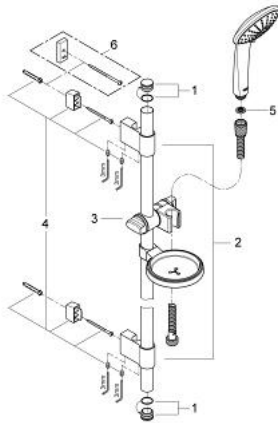

## 27 259 001 EUPHORIA 110 DUO SHOWER RAIL SET 2 SPRAYS

### PRODUCT DESCRIPTION

- Colour: chrome
- consists of:
  - handshower 27 220 000
  - shower rail 600 mm
  - GROHE FastFixation (adjustable distance between wall shower holders for adaption to existing drillings)
  - with wall holders
  - Relaxaflex-hose 1750 mm 28 154
  - soap dish 27 206
  - GROHE DreamSpray - perfect spray pattern
  - GROHE SprayDimmer - stepless flow rate adjustment
  - GROHE CoolTouch
  - GROHE LongLife finish
  - GROHE SpeedClean - effortless limescale removal

## 27 259 001 EUPHORIA 110 DUO SHOWER RAIL SET 2 SPRAYS

**SPARE PARTS**, September 2009 – now

- 1: Cap (Spare part-nr. 45922000)
- 2: Outlet shower holder (Spare part-nr. 0666700M)
- 3: Sliding piece (Spare part-nr. 65380000)
- 4: Fixing set (Spare part-nr. 45403000)
- 5: Dirt strainer (Spare part-nr. 0700200M)
- 6: Compensation disc (Spare part-nr. 45914XE0)\*