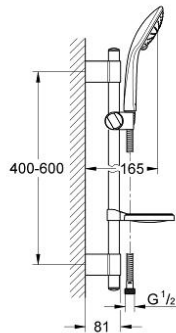

27 259 001 EUPHORIA 110 DUO SHOWER RAIL SET 2 SPRAYS

PRODUCT DESCRIPTION

- Colour: chrome
- consisting of:
 - hand shower Duo (27 220 000)
 - shower rail 600 mm
 - GROHE FastFixation Plus (adjustable distance between wall shower holders for adaption to existing drillings)
 - with wall holders made of metal
 - shower hose Relaxaflex 1750 mm 1/2" x 1/2" (28 154)
 - soap dish (27 206)
 - GROHE DreamSpray - perfect spray pattern
 - GROHE SprayDimmer - stepless flow rate adjustment
 - GROHE CoolTouch
 - GROHE LongLife finish
 - GROHE SpeedClean - effortless limescale removal

27 259 001 EUPHORIA 110 DUO SHOWER RAIL SET 2 SPRAYS

SPARE PARTS, 9月 2009 – now

- 1: Cover cap (Spare part-nr. 45922000)
- 2: Shower rail holder (Spare part-nr. 0666700M)
- 3: Glide element (Spare part-nr. 65380000)
- 4: Fixing set (Spare part-nr. 45403000)
- 5: Dirt strainer (Spare part-nr. 0700200M)
- 6: Compensation disc (Spare part-nr. 45914XE0)*