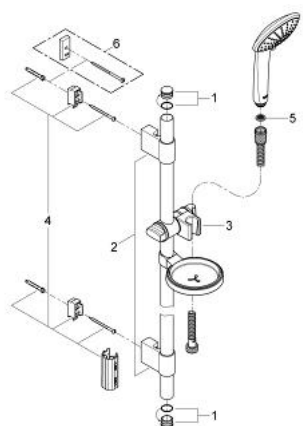

27 260 000 EUPHORIA 110 DUO SHOWER RAIL SET 2 SPRAYS

PRODUCT DESCRIPTION

- Colour: chrome
- consists of:
 - handshower 27 220 000
 - shower rail, 900 mm
 - GROHE FastFixation (adjustable distance between wall shower holders for adaption to existing drillings)
 - Relaxaflex-hose 1750 mm 28 154
 - soap dish 27 206
 - GROHE DreamSpray - perfect spray pattern
 - GROHE SprayDimmer - stepless flow rate adjustment
 - GROHE CoolTouch
 - GROHE LongLife finish
 - GROHE SpeedClean - effortless limescale removal
- Attention: old product

27 260 000 EUPHORIA 110 DUO SHOWER RAIL SET 2 SPRAYS

SPARE PARTS, October 2009 – now

- 1: Cap (Spare part-nr. 45922000)
- 2: Outlet shower holder (Spare part-nr. 6424500M)
- 3: Sliding piece (Spare part-nr. 65380000)
- 4: Fixing set (Spare part-nr. 48010000)
- 5: Dirt strainer (Spare part-nr. 0700200M)
- 6: Compensation disc (Spare part-nr. 45914XE0)*