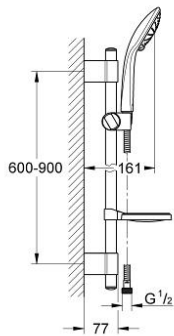

27 260 000 EUPHORIA 110 DUO SHOWER RAIL SET 2 SPRAYS

PRODUCT DESCRIPTION

- Colour: chrome
- consists of:
 - handshower 27 220 000
 - shower rail, 900 mm
 - GROHE FastFixation (adjustable distance between wall shower holders for adaption to existing drillings)
 - Relaxaflex-hose 1750 mm 28 154
 - soap dish 27 206
 - GROHE DreamSpray - perfect spray pattern
 - GROHE SprayDimmer - stepless flow rate adjustment
 - GROHE CoolTouch
 - GROHE LongLife finish
 - GROHE SpeedClean - effortless limescale removal
- Attention: old product

27 260 000 EUPHORIA 110 DUO SHOWER RAIL SET 2 SPRAYS

SPARE PARTS, October 2009 – now

- 1: Cap (Spare part-nr. 45922000)
- 2: Outlet shower holder (Spare part-nr. 6424500M)
- 3: Sliding piece (Spare part-nr. 65380000)
- 4: Fixing set (Spare part-nr. 48010000)
- 5: Dirt strainer (Spare part-nr. 0700200M)
- 6: Compensation disc (Spare part-nr. 45914XE0)*