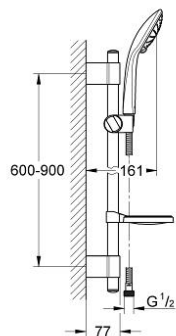

27 260 000 EUPHORIA 110 DUO SHOWER RAIL SET 2 SPRAYS

PRODUCT DESCRIPTION

- Colour: chrome
- consisting of:
 - hand shower Duo (27 220 000)
 - shower rail, 900 mm
 - GROHE FastFixation Plus (adjustable distance between wall shower holders for adaption to existing drillings)
 - shower hose Relexaflex 1750 mm 1/2" x 1/2" (28 154)
 - soap dish (27 206)
 - GROHE DreamSpray - perfect spray pattern
 - GROHE SprayDimmer - stepless flow rate adjustment
 - GROHE CoolTouch
 - GROHE LongLife finish
 - GROHE SpeedClean - effortless limescale removal
- attention: old product

27 260 000 EUPHORIA 110 DUO SHOWER RAIL SET 2 SPRAYS

SPARE PARTS, 10月 2009 – now

- 1: Cover cap (Spare part-nr. 45922000)
- 2: Shower rail holder (Spare part-nr. 6424500M)
- 3: Glide element (Spare part-nr. 65380000)
- 4: Fixing set (Spare part-nr. 48010000)
- 5: Dirt strainer (Spare part-nr. 0700200M)
- 6: Compensation disc (Spare part-nr. 45914XE0)*