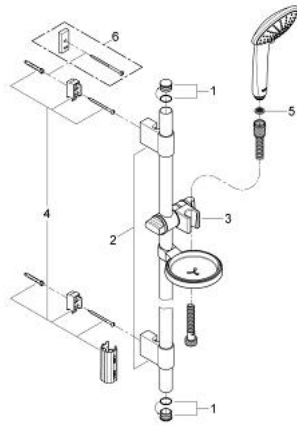

27 260 000 EUPHORIA 110 DUO SHOWER RAIL SET 2 SPRAYS

PRODUCT DESCRIPTION

- Colour: chrome
- consisting of:
 - hand shower Duo (27 220 000)
 - shower rail, 900 mm
 - GROHE FastFixation Plus (adjustable distance between wall shower holders for adaption to existing drillings)
 - shower hose Relexaflex 1750 mm 1/2" x 1/2" (28 154)
 - soap dish (27 206)
 - GROHE DreamSpray - perfect spray pattern
 - GROHE SprayDimmer - stepless flow rate adjustment
 - GROHE CoolTouch
 - GROHE LongLife finish
 - GROHE SpeedClean - effortless limescale removal
- attention: old product

27 260 000 EUPHORIA 110 DUO SHOWER RAIL SET 2 SPRAYS

SPARE PARTS, 10月 2009 – now

- 1: Cover cap (Spare part-nr. 45922000)
- 2: Shower rail holder (Spare part-nr. 6424500M)
- 3: Glide element (Spare part-nr. 65380000)
- 4: Fixing set (Spare part-nr. 48010000)
- 5: Dirt strainer (Spare part-nr. 0700200M)
- 6: Compensation disc (Spare part-nr. 45914XE0)*