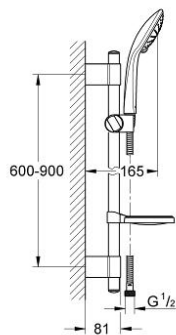

27 260 001 EUPHORIA 110 DUO SHOWER RAIL SET 2 SPRAYS

PRODUCT DESCRIPTION

- Colour: chrome
- consists of:
 - handshower 27 220 000
 - shower rail, 900 mm
 - GROHE FastFixation (adjustable distance between wall shower holders for adaption to existing drillings)
 - with wall holders
 - Relaxaflex-hose 1750 mm 28 154
 - soap dish 27 206
 - GROHE DreamSpray - perfect spray pattern
 - GROHE SprayDimmer - stepless flow rate adjustment
 - GROHE CoolTouch
 - GROHE LongLife finish
 - GROHE SpeedClean - effortless limescale removal

27 260 001 EUPHORIA 110 DUO SHOWER RAIL SET 2 SPRAYS

SPARE PARTS, September 2009 – now

- 1: Cap (Spare part-nr. 45922000)
- 2: Outlet shower holder (Spare part-nr. 0666700M)
- 3: Sliding piece (Spare part-nr. 65380000)
- 4: Fixing set (Spare part-nr. 45403000)
- 5: Dirt strainer (Spare part-nr. 0700200M)
- 6: Compensation disc (Spare part-nr. 45914XE0)*