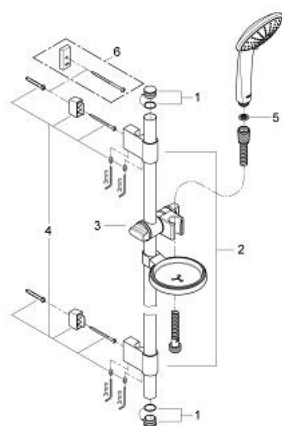

27 260 001 EUPHORIA 110 DUO SHOWER RAIL SET 2 SPRAYS

PRODUCT DESCRIPTION

- Colour: chrome
- consists of:
 - handshower 27 220 000
 - shower rail, 900 mm
 - GROHE FastFixation (adjustable distance between wall shower holders for adaption to existing drillings)
 - with wall holders
 - Relaxaflex-hose 1750 mm 28 154
 - soap dish 27 206
 - GROHE DreamSpray - perfect spray pattern
 - GROHE SprayDimmer - stepless flow rate adjustment
 - GROHE CoolTouch
 - GROHE LongLife finish
 - GROHE SpeedClean - effortless limescale removal

27 260 001 EUPHORIA 110 DUO SHOWER RAIL SET 2 SPRAYS

SPARE PARTS, September 2009 – now

- 1: Cap (Spare part-nr. 45922000)
- 2: Outlet shower holder (Spare part-nr. 0666700M)
- 3: Sliding piece (Spare part-nr. 65380000)
- 4: Fixing set (Spare part-nr. 45403000)
- 5: Dirt strainer (Spare part-nr. 0700200M)
- 6: Compensation disc (Spare part-nr. 45914XE0)*