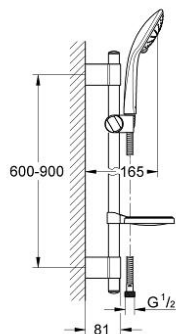

27 260 001 EUPHORIA 110 DUO SHOWER RAIL SET 2 SPRAYS

PRODUCT DESCRIPTION

- Colour: chrome
- consisting of:
 - hand shower Duo (27 220 000)
 - shower rail, 900 mm
 - GROHE FastFixation Plus (adjustable distance between wall shower holders for adaption to existing drillings)
 - with wall holders made of metal
 - shower hose Relaxaflex 1750 mm 1/2" x 1/2" (28 154)
 - soap dish (27 206)
 - GROHE DreamSpray - perfect spray pattern
 - GROHE SprayDimmer - stepless flow rate adjustment
 - GROHE CoolTouch
 - GROHE LongLife finish
 - GROHE SpeedClean - effortless limescale removal

27 260 001 EUPHORIA 110 DUO SHOWER RAIL SET 2 SPRAYS

SPARE PARTS, 9月 2009 – now

- 1: Cover cap (Spare part-nr. 45922000)
- 2: Shower rail holder (Spare part-nr. 0666700M)
- 3: Glide element (Spare part-nr. 65380000)
- 4: Fixing set (Spare part-nr. 45403000)
- 5: Dirt strainer (Spare part-nr. 0700200M)
- 6: Compensation disc (Spare part-nr. 45914XE0)*