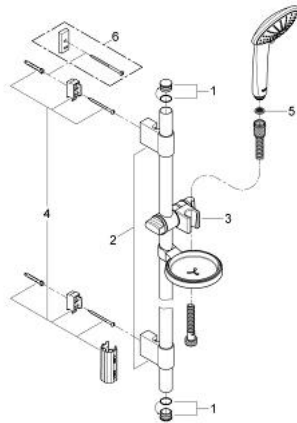

27 261 000 EUPHORIA 110 MASSAGE SHOWER RAIL SET 3 SPRAYS

PRODUCT DESCRIPTION

- Colour: chrome
- consists of:
 - handshower Massage 27 221 000
 - shower rail 600 mm
 - GROHE FastFixation (adjustable distance between wall shower holders for adaption to existing drillings)
 - Relexaflex-hose 1750 mm 28 154
 - soap dish 27 206
 - GROHE DreamSpray - perfect spray pattern
 - GROHE SprayDimmer - stepless flow rate adjustment
 - GROHE CoolTouch
 - GROHE LongLife finish
 - GROHE SpeedClean - effortless limescale removal
- Attention: old product

27 261 000 **EUPHORIA 110 MASSAGE SHOWER RAIL SET 3 SPRAYS**

SPARE PARTS, October 2009 – now

- 1: Cap (Spare part-nr. 45922000)
- 2: Outlet shower holder (Spare part-nr. 6424500M)
- 3: Sliding piece (Spare part-nr. 65380000)
- 4: Fixing set (Spare part-nr. 48010000)
- 5: Dirt strainer (Spare part-nr. 0700200M)
- 6: Compensation disc (Spare part-nr. 45914XE0)*