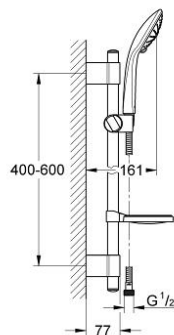

27 261 000 EUPHORIA 110 MASSAGE SHOWER RAIL SET 3 SPRAYS

PRODUCT DESCRIPTION

- Colour: chrome
- consists of:
 - handshower Massage 27 221 000
 - shower rail 600 mm
 - GROHE FastFixation (adjustable distance between wall shower holders for adaption to existing drillings)
 - Relexaflex-hose 1750 mm 28 154
 - soap dish 27 206
 - GROHE DreamSpray - perfect spray pattern
 - GROHE SprayDimmer - stepless flow rate adjustment
 - GROHE CoolTouch
 - GROHE LongLife finish
 - GROHE SpeedClean - effortless limescale removal
- Attention: old product

27 261 000 **EUPHORIA 110 MASSAGE SHOWER RAIL SET 3 SPRAYS**

SPARE PARTS, October 2009 – now

- 1: Cap (Spare part-nr. 45922000)
- 2: Outlet shower holder (Spare part-nr. 6424500M)
- 3: Sliding piece (Spare part-nr. 65380000)
- 4: Fixing set (Spare part-nr. 48010000)
- 5: Dirt strainer (Spare part-nr. 0700200M)
- 6: Compensation disc (Spare part-nr. 45914XE0)*