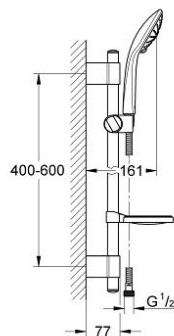

## 27 261 000 EUPHORIA 110 MASSAGE SHOWER RAIL SET 3 SPRAYS

### PRODUCT DESCRIPTION

- Colour: chrome
- consisting of:
  - hand shower Massage (27 221)
  - shower rail 600 mm
  - GROHE FastFixation Plus (adjustable distance between wall shower holders for adaption to existing drillings)
  - shower hose Relexaflex 1750 mm 1/2" x 1/2" (28 154)
  - soap dish (27 206)
  - GROHE DreamSpray - perfect spray pattern
  - GROHE SprayDimmer - stepless flow rate adjustment
  - GROHE CoolTouch
  - GROHE LongLife finish
  - GROHE SpeedClean - effortless limescale removal
- attention: old product

### SPARE PARTS, 10月 2009 – now

- 1: Cover cap (Spare part-nr. 45922000)
- 2: Shower rail holder (Spare part-nr. 6424500M)
- 3: Glide element (Spare part-nr. 65380000)
- 4: Fixing set (Spare part-nr. 48010000)
- 5: Dirt strainer (Spare part-nr. 0700200M)
- 6: Compensation disc (Spare part-nr. 45914XE0)\*