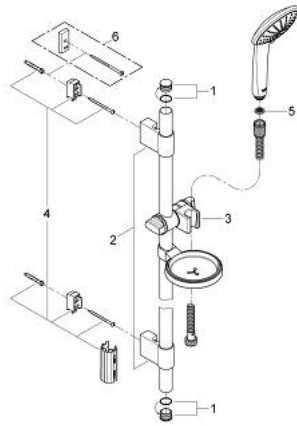

## 27 261 000 EUPHORIA 110 MASSAGE SHOWER RAIL SET 3 SPRAYS

### PRODUCT DESCRIPTION

- Colour: chrome
- consisting of:
  - hand shower Massage (27 221)
  - shower rail 600 mm
  - GROHE FastFixation Plus (adjustable distance between wall shower holders for adaption to existing drillings)
  - shower hose Relexaflex 1750 mm 1/2" x 1/2" (28 154)
  - soap dish (27 206)
  - GROHE DreamSpray - perfect spray pattern
  - GROHE SprayDimmer - stepless flow rate adjustment
  - GROHE CoolTouch
  - GROHE LongLife finish
  - GROHE SpeedClean - effortless limescale removal
- attention: old product

### SPARE PARTS, 10月 2009 – now

- 1: Cover cap (Spare part-nr. 45922000)
- 2: Shower rail holder (Spare part-nr. 6424500M)
- 3: Glide element (Spare part-nr. 65380000)
- 4: Fixing set (Spare part-nr. 48010000)
- 5: Dirt strainer (Spare part-nr. 0700200M)
- 6: Compensation disc (Spare part-nr. 45914XE0)\*