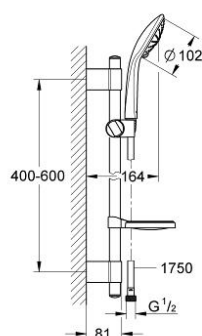

27 261 001 EUPHORIA 110 MASSAGE SHOWER RAIL SET 3 SPRAYS

PRODUCT DESCRIPTION

- Colour: chrome
- consists of:
 - handshower Massage 27 221 000
 - shower rail 600 mm
 - GROHE FastFixation (adjustable distance between wall shower holders for adaption to existing drillings)
 - with wall holders
 - Relaxaflex-hose 1750 mm 28 154
 - soap dish 27 206
 - GROHE DreamSpray - perfect spray pattern
 - GROHE SprayDimmer - stepless flow rate adjustment
 - GROHE CoolTouch
 - GROHE LongLife finish
 - GROHE SpeedClean - effortless limescale removal

27 261 001 EUPHORIA 110 MASSAGE SHOWER RAIL SET 3 SPRAYS

SPARE PARTS, September 2009 – now

- 1: Cap (Spare part-nr. 45922000)
- 2: Outlet shower holder (Spare part-nr. 0666700M)
- 3: Sliding piece (Spare part-nr. 65380000)
- 4: Fixing set (Spare part-nr. 45403000)
- 5: Dirt strainer (Spare part-nr. 0700200M)
- 6: Compensation disc (Spare part-nr. 45914XE0)*