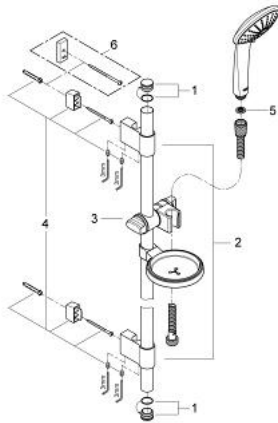

27 261 001 EUPHORIA 110 MASSAGE SHOWER RAIL SET 3 SPRAYS

PRODUCT DESCRIPTION

- Colour: chrome
- consists of:
 - handshower Massage 27 221 000
 - shower rail 600 mm
 - GROHE FastFixation (adjustable distance between wall shower holders for adaption to existing drillings)
 - with wall holders
 - Relaxaflex-hose 1750 mm 28 154
 - soap dish 27 206
 - GROHE DreamSpray - perfect spray pattern
 - GROHE SprayDimmer - stepless flow rate adjustment
 - GROHE CoolTouch
 - GROHE LongLife finish
 - GROHE SpeedClean - effortless limescale removal

27 261 001 EUPHORIA 110 MASSAGE SHOWER RAIL SET 3 SPRAYS

SPARE PARTS, September 2009 – now

- 1: Cap (Spare part-nr. 45922000)
- 2: Outlet shower holder (Spare part-nr. 0666700M)
- 3: Sliding piece (Spare part-nr. 65380000)
- 4: Fixing set (Spare part-nr. 45403000)
- 5: Dirt strainer (Spare part-nr. 0700200M)
- 6: Compensation disc (Spare part-nr. 45914XE0)*