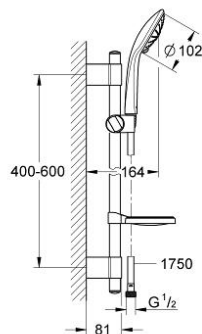

## 27 261 001 EUPHORIA 110 MASSAGE SHOWER RAIL SET 3 SPRAYS

### PRODUCT DESCRIPTION

- Colour: chrome
- consisting of:
  - hand shower Massage (27 221)
  - shower rail 600 mm
  - GROHE FastFixation Plus (adjustable distance between wall shower holders for adaption to existing drillings)
  - with wall holders made of metal
  - shower hose Relaxaflex 1750 mm 1/2" x 1/2" (28 154)
  - soap dish (27 206)
- GROHE DreamSpray - perfect spray pattern
- GROHE SprayDimmer - stepless flow rate adjustment
- GROHE CoolTouch
- GROHE LongLife finish
- GROHE SpeedClean - effortless limescale removal

### SPARE PARTS, 9月 2009 – now

1: Cover cap (Spare part-nr. 45922000)

2: Shower rail holder (Spare part-nr. 0666700M)

3: Glide element (Spare part-nr. 65380000)

4: Fixing set (Spare part-nr. 45403000)

5: Dirt strainer (Spare part-nr. 0700200M)