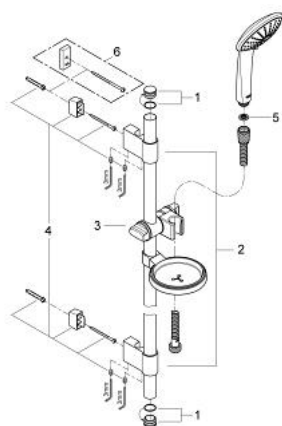

## 27 261 001 EUPHORIA 110 MASSAGE SHOWER RAIL SET 3 SPRAYS

### PRODUCT DESCRIPTION

- Colour: chrome
- consisting of:
  - hand shower Massage (27 221)
  - shower rail 600 mm
  - GROHE FastFixation Plus (adjustable distance between wall shower holders for adaption to existing drillings)
  - with wall holders made of metal
  - shower hose Relaxaflex 1750 mm 1/2" x 1/2" (28 154)
  - soap dish (27 206)
- GROHE DreamSpray - perfect spray pattern
- GROHE SprayDimmer - stepless flow rate adjustment
- GROHE CoolTouch
- GROHE LongLife finish
- GROHE SpeedClean - effortless limescale removal

### SPARE PARTS, 9月 2009 – now

1: Cover cap (Spare part-nr. 45922000)

2: Shower rail holder (Spare part-nr. 0666700M)

3: Glide element (Spare part-nr. 65380000)

4: Fixing set (Spare part-nr. 45403000)

5: Dirt strainer (Spare part-nr. 0700200M)