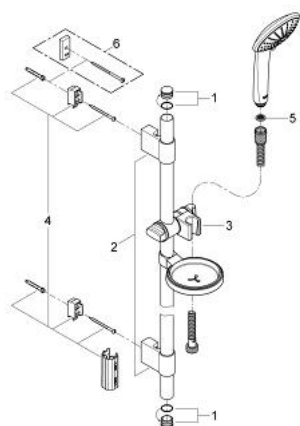

27 262 000 EUPHORIA 110 MASSAGE SHOWER RAIL SET 3 SPRAYS

PRODUCT DESCRIPTION

- Colour: chrome
- consists of:
 - handshower Massage 27 221 000
 - shower rail, 900 mm
 - GROHE FastFixation (adjustable distance between wall shower holders for adaption to existing drillings)
 - Relexaflex-hose 1750 mm 28 154
 - soap dish 27 206
 - GROHE DreamSpray - perfect spray pattern
 - GROHE SprayDimmer - stepless flow rate adjustment
 - GROHE CoolTouch
 - GROHE LongLife finish
 - GROHE SpeedClean - effortless limescale removal
- Attention: old product

27 262 000 EUPHORIA 110 MASSAGE SHOWER RAIL SET 3 SPRAYS

SPARE PARTS, October 2009 – now

- 1: Cap (Spare part-nr. 45922000)
- 2: Outlet shower holder (Spare part-nr. 6424500M)
- 3: Sliding piece (Spare part-nr. 65380000)
- 4: Fixing set (Spare part-nr. 48010000)
- 5: Dirt strainer (Spare part-nr. 0700200M)
- 6: Compensation disc (Spare part-nr. 45914XE0)*