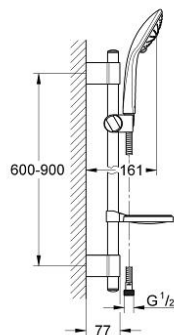

27 262 000 EUPHORIA 110 MASSAGE SHOWER RAIL SET 3 SPRAYS

PRODUCT DESCRIPTION

- Colour: chrome
- consists of:
 - handshower Massage 27 221 000
 - shower rail, 900 mm
 - GROHE FastFixation (adjustable distance between wall shower holders for adaption to existing drillings)
 - Relexaflex-hose 1750 mm 28 154
 - soap dish 27 206
 - GROHE DreamSpray - perfect spray pattern
 - GROHE SprayDimmer - stepless flow rate adjustment
 - GROHE CoolTouch
 - GROHE LongLife finish
 - GROHE SpeedClean - effortless limescale removal
- Attention: old product

27 262 000 EUPHORIA 110 MASSAGE SHOWER RAIL SET 3 SPRAYS

SPARE PARTS, October 2009 – now

- 1: Cap (Spare part-nr. 45922000)
- 2: Outlet shower holder (Spare part-nr. 6424500M)
- 3: Sliding piece (Spare part-nr. 65380000)
- 4: Fixing set (Spare part-nr. 48010000)
- 5: Dirt strainer (Spare part-nr. 0700200M)
- 6: Compensation disc (Spare part-nr. 45914XE0)*