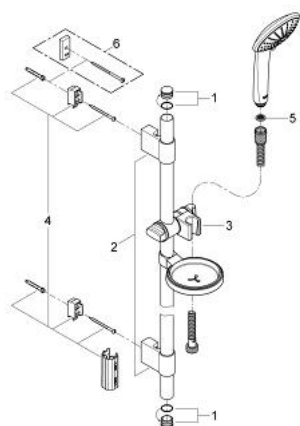

27 262 000 EUPHORIA 110 MASSAGE SHOWER RAIL SET 3 SPRAYS

PRODUCT DESCRIPTION

- Colour: chrome
- consisting of:
 - hand shower Massage (27 221)
 - shower rail, 900 mm
 - GROHE FastFixation Plus (adjustable distance between wall shower holders for adaption to existing drillings)
 - shower hose Relexaflex 1750 mm 1/2" x 1/2" (28 154)
 - soap dish (27 206)
 - GROHE DreamSpray - perfect spray pattern
 - GROHE SprayDimmer - stepless flow rate adjustment
 - GROHE CoolTouch
 - GROHE LongLife finish
 - GROHE SpeedClean - effortless limescale removal
- attention: old product

27 262 000 EUPHORIA 110 MASSAGE SHOWER RAIL SET 3 SPRAYS

SPARE PARTS, 10月 2009 – now

- 1: Cover cap (Spare part-nr. 45922000)
- 2: Shower rail holder (Spare part-nr. 6424500M)
- 3: Glide element (Spare part-nr. 65380000)
- 4: Fixing set (Spare part-nr. 48010000)
- 5: Dirt strainer (Spare part-nr. 0700200M)
- 6: Compensation disc (Spare part-nr. 45914XE0)*