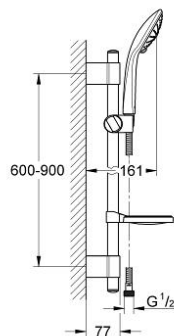

27 262 000 EUPHORIA 110 MASSAGE SHOWER RAIL SET 3 SPRAYS

PRODUCT DESCRIPTION

- Colour: chrome
- consisting of:
 - hand shower Massage (27 221)
 - shower rail, 900 mm
 - GROHE FastFixation Plus (adjustable distance between wall shower holders for adaption to existing drillings)
 - shower hose Relexaflex 1750 mm 1/2" x 1/2" (28 154)
 - soap dish (27 206)
 - GROHE DreamSpray - perfect spray pattern
 - GROHE SprayDimmer - stepless flow rate adjustment
 - GROHE CoolTouch
 - GROHE LongLife finish
 - GROHE SpeedClean - effortless limescale removal
- attention: old product

27 262 000 EUPHORIA 110 MASSAGE SHOWER RAIL SET 3 SPRAYS

SPARE PARTS, 10月 2009 – now

- 1: Cover cap (Spare part-nr. 45922000)
- 2: Shower rail holder (Spare part-nr. 6424500M)
- 3: Glide element (Spare part-nr. 65380000)
- 4: Fixing set (Spare part-nr. 48010000)
- 5: Dirt strainer (Spare part-nr. 0700200M)
- 6: Compensation disc (Spare part-nr. 45914XE0)*