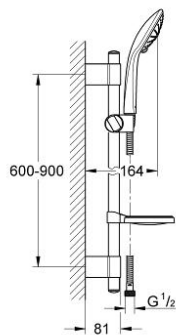

27 262 001 EUPHORIA 110 MASSAGE SHOWER RAIL SET 3 SPRAYS

PRODUCT DESCRIPTION

- Colour: chrome
- consists of:
 - handshower Massage 27 221 000
 - shower rail, 900 mm
 - GROHE FastFixation (adjustable distance between wall shower holders for adaption to existing drillings)
 - with wall holders
 - Relaxaflex-hose 1750 mm 28 154
 - soap dish 27 206
 - GROHE DreamSpray - perfect spray pattern
 - GROHE SprayDimmer - stepless flow rate adjustment
 - GROHE CoolTouch
 - GROHE LongLife finish
 - GROHE SpeedClean - effortless limescale removal

27 262 001 EUPHORIA 110 MASSAGE SHOWER RAIL SET 3 SPRAYS

SPARE PARTS, September 2009 – now

- 1: Cap (Spare part-nr. 45922000)
- 2: Outlet shower holder (Spare part-nr. 0666700M)
- 3: Sliding piece (Spare part-nr. 65380000)
- 4: Fixing set (Spare part-nr. 45403000)
- 5: Dirt strainer (Spare part-nr. 0700200M)
- 6: Compensation disc (Spare part-nr. 45914XE0)*