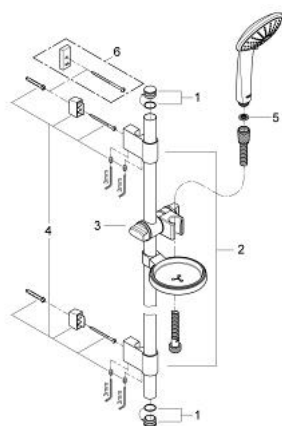

27 262 001 EUPHORIA 110 MASSAGE SHOWER RAIL SET 3 SPRAYS

PRODUCT DESCRIPTION

- Colour: chrome
- consists of:
 - handshower Massage 27 221 000
 - shower rail, 900 mm
 - GROHE FastFixation (adjustable distance between wall shower holders for adaption to existing drillings)
 - with wall holders
 - Relaxaflex-hose 1750 mm 28 154
 - soap dish 27 206
 - GROHE DreamSpray - perfect spray pattern
 - GROHE SprayDimmer - stepless flow rate adjustment
 - GROHE CoolTouch
 - GROHE LongLife finish
 - GROHE SpeedClean - effortless limescale removal

27 262 001 EUPHORIA 110 MASSAGE SHOWER RAIL SET 3 SPRAYS

SPARE PARTS, September 2009 – now

- 1: Cap (Spare part-nr. 45922000)
- 2: Outlet shower holder (Spare part-nr. 0666700M)
- 3: Sliding piece (Spare part-nr. 65380000)
- 4: Fixing set (Spare part-nr. 45403000)
- 5: Dirt strainer (Spare part-nr. 0700200M)
- 6: Compensation disc (Spare part-nr. 45914XE0)*