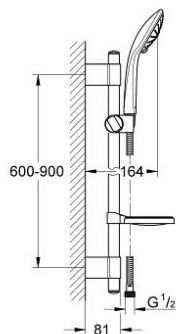

27 262 001 EUPHORIA 110 MASSAGE SHOWER RAIL SET 3 SPRAYS

PRODUCT DESCRIPTION

- Colour: chrome
- consisting of:
 - hand shower Massage (27 221)
 - shower rail, 900 mm
 - GROHE FastFixation Plus (adjustable distance between wall shower holders for adaption to existing drillings)
 - with wall holders made of metal
 - shower hose Relaxaflex 1750 mm 1/2" x 1/2" (28 154)
 - soap dish (27 206)
 - GROHE DreamSpray - perfect spray pattern
 - GROHE SprayDimmer - stepless flow rate adjustment
 - GROHE CoolTouch
 - GROHE LongLife finish
 - GROHE SpeedClean - effortless limescale removal

27 262 001 EUPHORIA 110 MASSAGE SHOWER RAIL SET 3 SPRAYS

SPARE PARTS, 9月 2009 – now

1: Cover cap (Spare part-nr. 45922000)

2: Shower rail holder (Spare part-nr. 0666700M)

3: Glide element (Spare part-nr. 65380000)