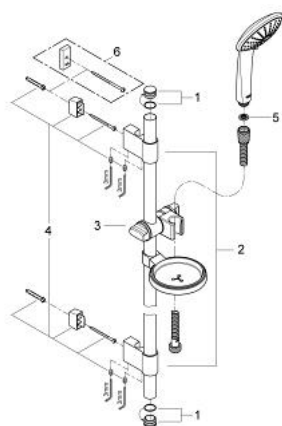

27 262 001 EUPHORIA 110 MASSAGE SHOWER RAIL SET 3 SPRAYS

PRODUCT DESCRIPTION

- Colour: chrome
- consisting of:
 - hand shower Massage (27 221)
 - shower rail, 900 mm
 - GROHE FastFixation Plus (adjustable distance between wall shower holders for adaption to existing drillings)
 - with wall holders made of metal
 - shower hose Relaxaflex 1750 mm 1/2" x 1/2" (28 154)
 - soap dish (27 206)
 - GROHE DreamSpray - perfect spray pattern
 - GROHE SprayDimmer - stepless flow rate adjustment
 - GROHE CoolTouch
 - GROHE LongLife finish
 - GROHE SpeedClean - effortless limescale removal

27 262 001 EUPHORIA 110 MASSAGE SHOWER RAIL SET 3 SPRAYS

SPARE PARTS, 9月 2009 – now

1: Cover cap (Spare part-nr. 45922000)

2: Shower rail holder (Spare part-nr. 0666700M)

3: Glide element (Spare part-nr. 65380000)

4: Fixing set (Spare part-nr. 45403000)

5: Dirt strainer (Spare part-nr. 0700200M)

6: Compensation disc (Spare part-nr. 45914XE0)*

* Optional accessories